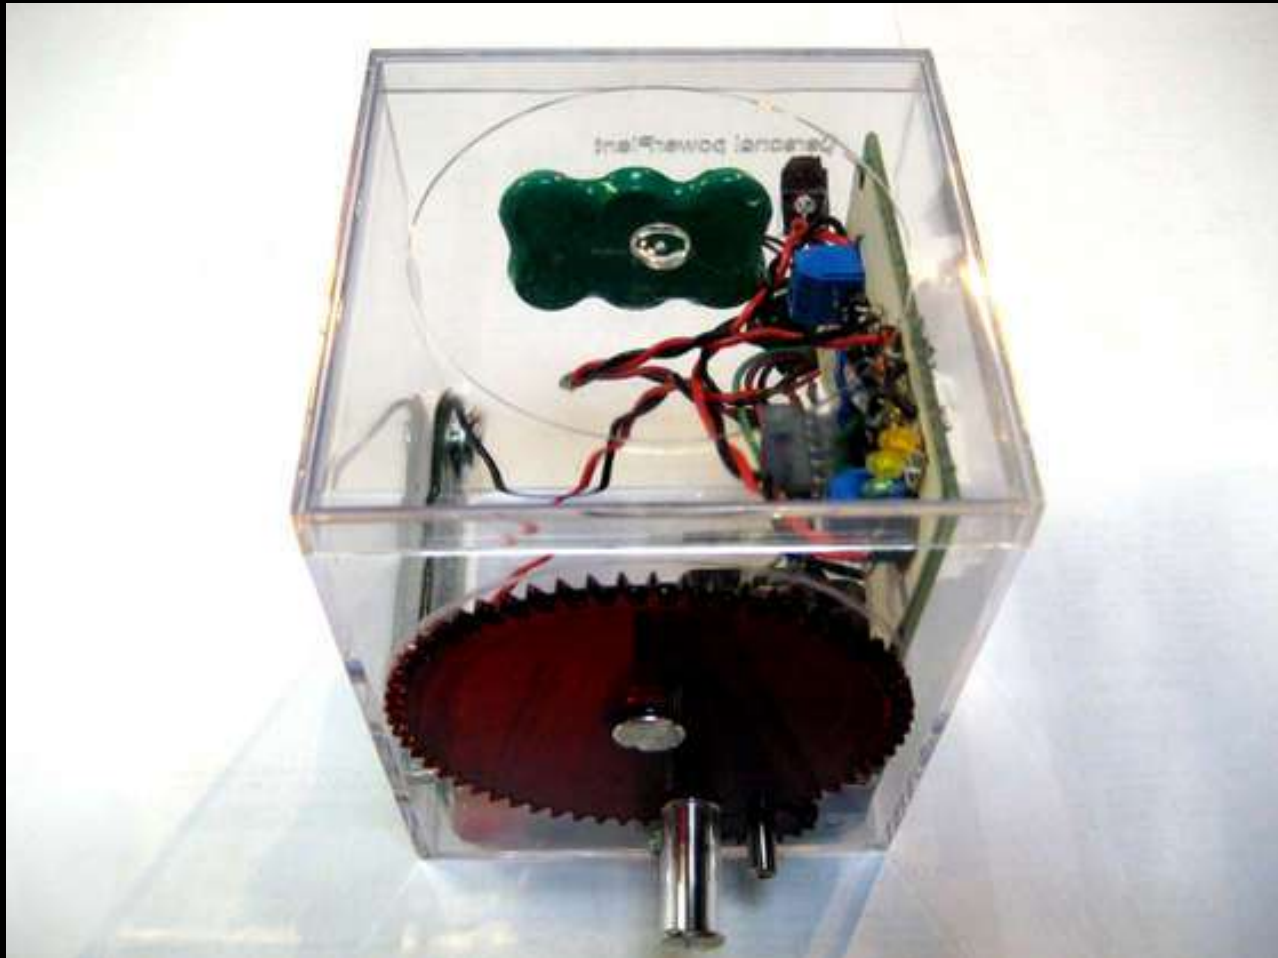

Wizard Toys

The Power to Play!

SI2 Heaven Project Concept

- Bicycles in the gym power the fans.
- Playground equipment powers lights in park.
- They use rain and solar as well for other functions.

Bicycle iPod Chargers, Other Stuff

Human Power Plant

My Part in the “Movement”

I wanted to make something

Magical!

Simple!

Fun!

And most importantly

For the children!

How it works!

+

Pics of the Construction

Questions?

- Let's talk about it!
- Special thanks to Mum, Dad, Zara, Brandon, Jo-anne, Joe, Melissa Reese, and Father Julian.
- Demo music by Nurykabe for Knytt Stories.
(A song called "Alibis," edited for this project)