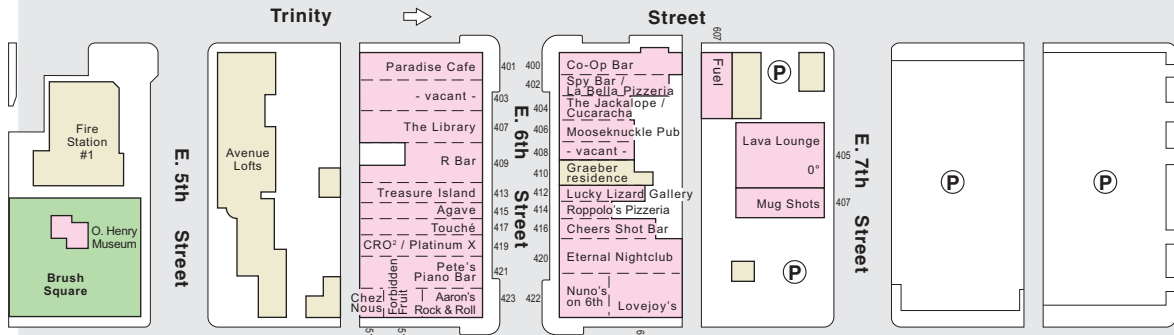

City of Austin
Economic Growth & Redevelopment Services Office