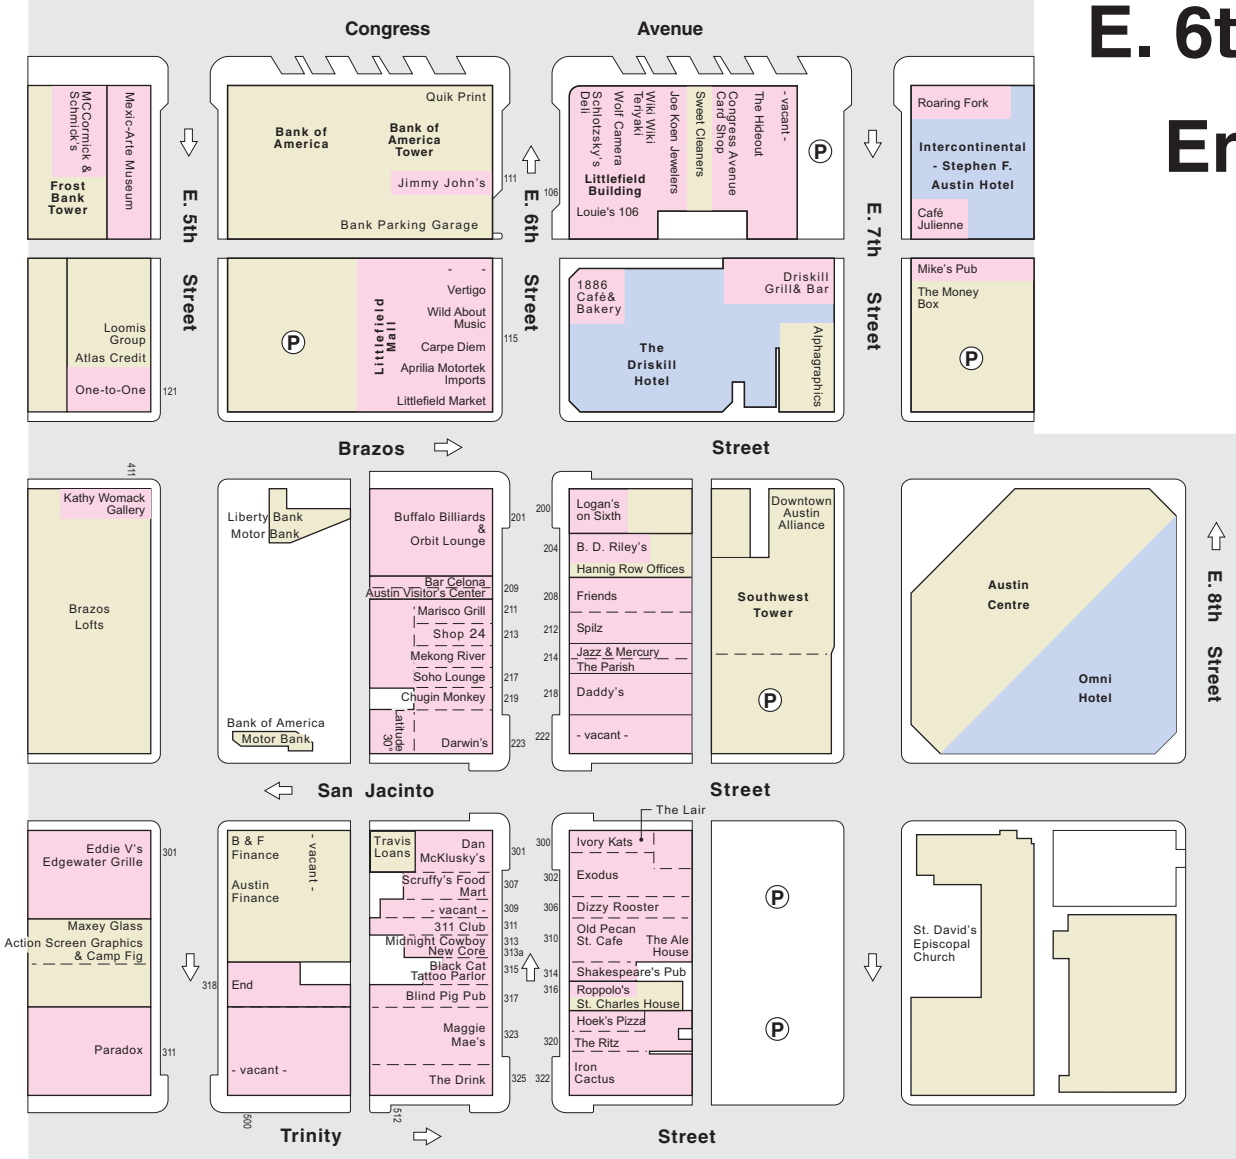

E. 6th St. / Red River St. Entertainment Area

- Nightclubs, Restaurants, Museums and Retail
- Hotels
- P Public Parking
- One-Way Street

Revised July 14, 2006

City of Austin
Economic Growth & Redevelopment Services Office

This map has been produced by the City of Austin for the sole purpose of aiding planning decisions and is not warranted for any other use. No warranty is made by the City regarding its accuracy or completeness.