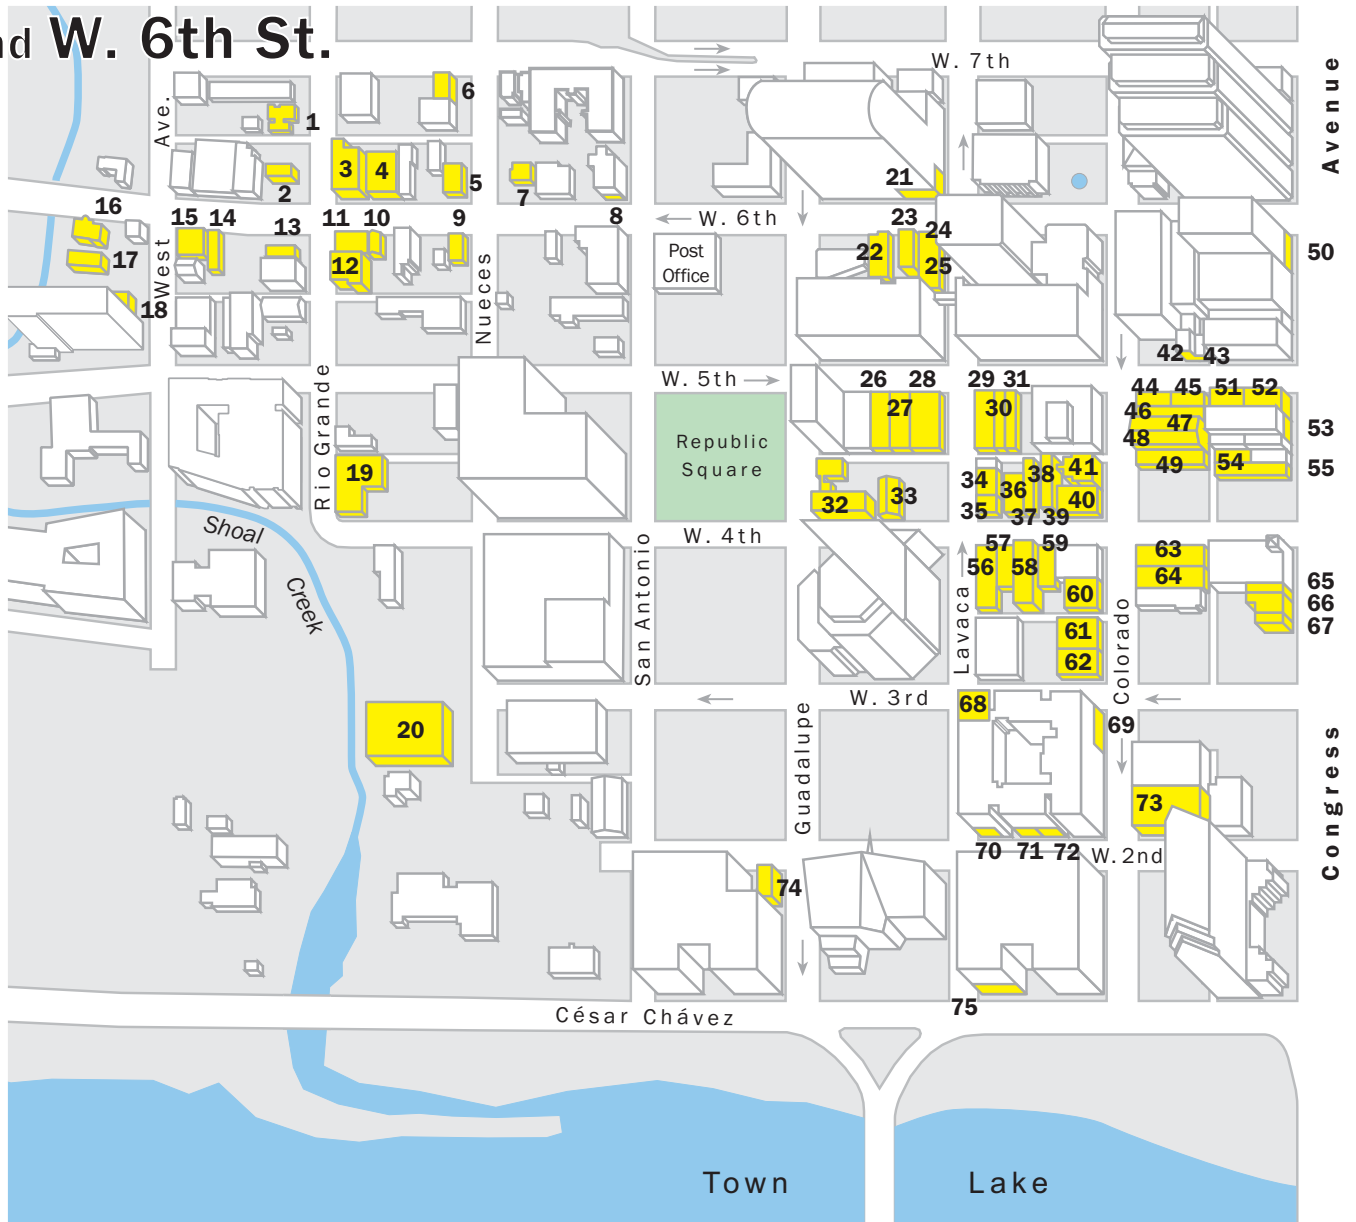

The Warehouse District and W. 6th St.

City of Austin - EGRSO
Revised November 17, 2006

- | | | |
|-----------------------------------|----------------------------|---------------------------------|
| 1. Aquarelle | 26. Rainbow Cattle Company | 51. Ruth's Chris Steakhouse |
| 2. Opal Devine's | 27. Whiskey Bar | 52. Fabric |
| 3. Katz's / Momo's | 28. Element | 53. Glass |
| 4. Union Park | 29. Antone's | 54. Sky Lounge / Vue Lounge |
| 5. Star Bar | 30. Red Fez | 55. The Forum |
| 6. Ranch 616 | 31. Lucky Lounge | 56. 219west |
| 7. Little Woodrow's on W. 6th | 32. Fox & Hound | 57. Rain |
| 8. Bess | 33. Ginger Man | 58. - vacant - |
| 9. Thai Tara | 34. Lavaca St. Bar | 59. Oilcan Harry's |
| 10. The Hoffbrau | 35. Halcyon | 60. Capitol Brasserie |
| 11. Key Bar | 36. Fadó Irish Pub | 61. Sullivan's Steakhouse |
| 12. Wahoo's Fish Taco | 37. Saba | 62. Ringside at Sullivan's |
| 13. Gattis to Go | 38. Cedar Street | 63. Spaghetti Warehouse |
| 14. Mother Egan's | 39. Malaga | 64. SIX Lounge / Taproom at SIX |
| 15. Molotov | 40. Truluck's | 65. La Traviata |
| 16. Huts Hamburgers | 41. Vicci | 66. Manuels |
| 17. Frank & Angies | 42. Apple Bar | 67. Cork & Co. |
| 18. My Bar & Grill | 43. The Onion | 68. Which Wich |
| 19. La Zona Rosa | 44. Kenichi | 69. Cantina Laredo |
| 20. Austin Music Hall | 45. Noodle-Ism | 70. Taverna |
| 21. Thistle Cafe / Bar at Thistle | 46. Ringers Sports Bar | 71. Jo's |
| 22. Maiko | 47. Cubre Libre | 72. Cru |
| 23. The Belmont | 48. Alamo Draft House | 73. Austin Children's Museum |
| 24. Hi-Lo | 49. Starlite Fine Dining | 74. Lambert's (opening soon) |
| 25. Betsy's | 50. Speakeasy | 75. Ill Forks |