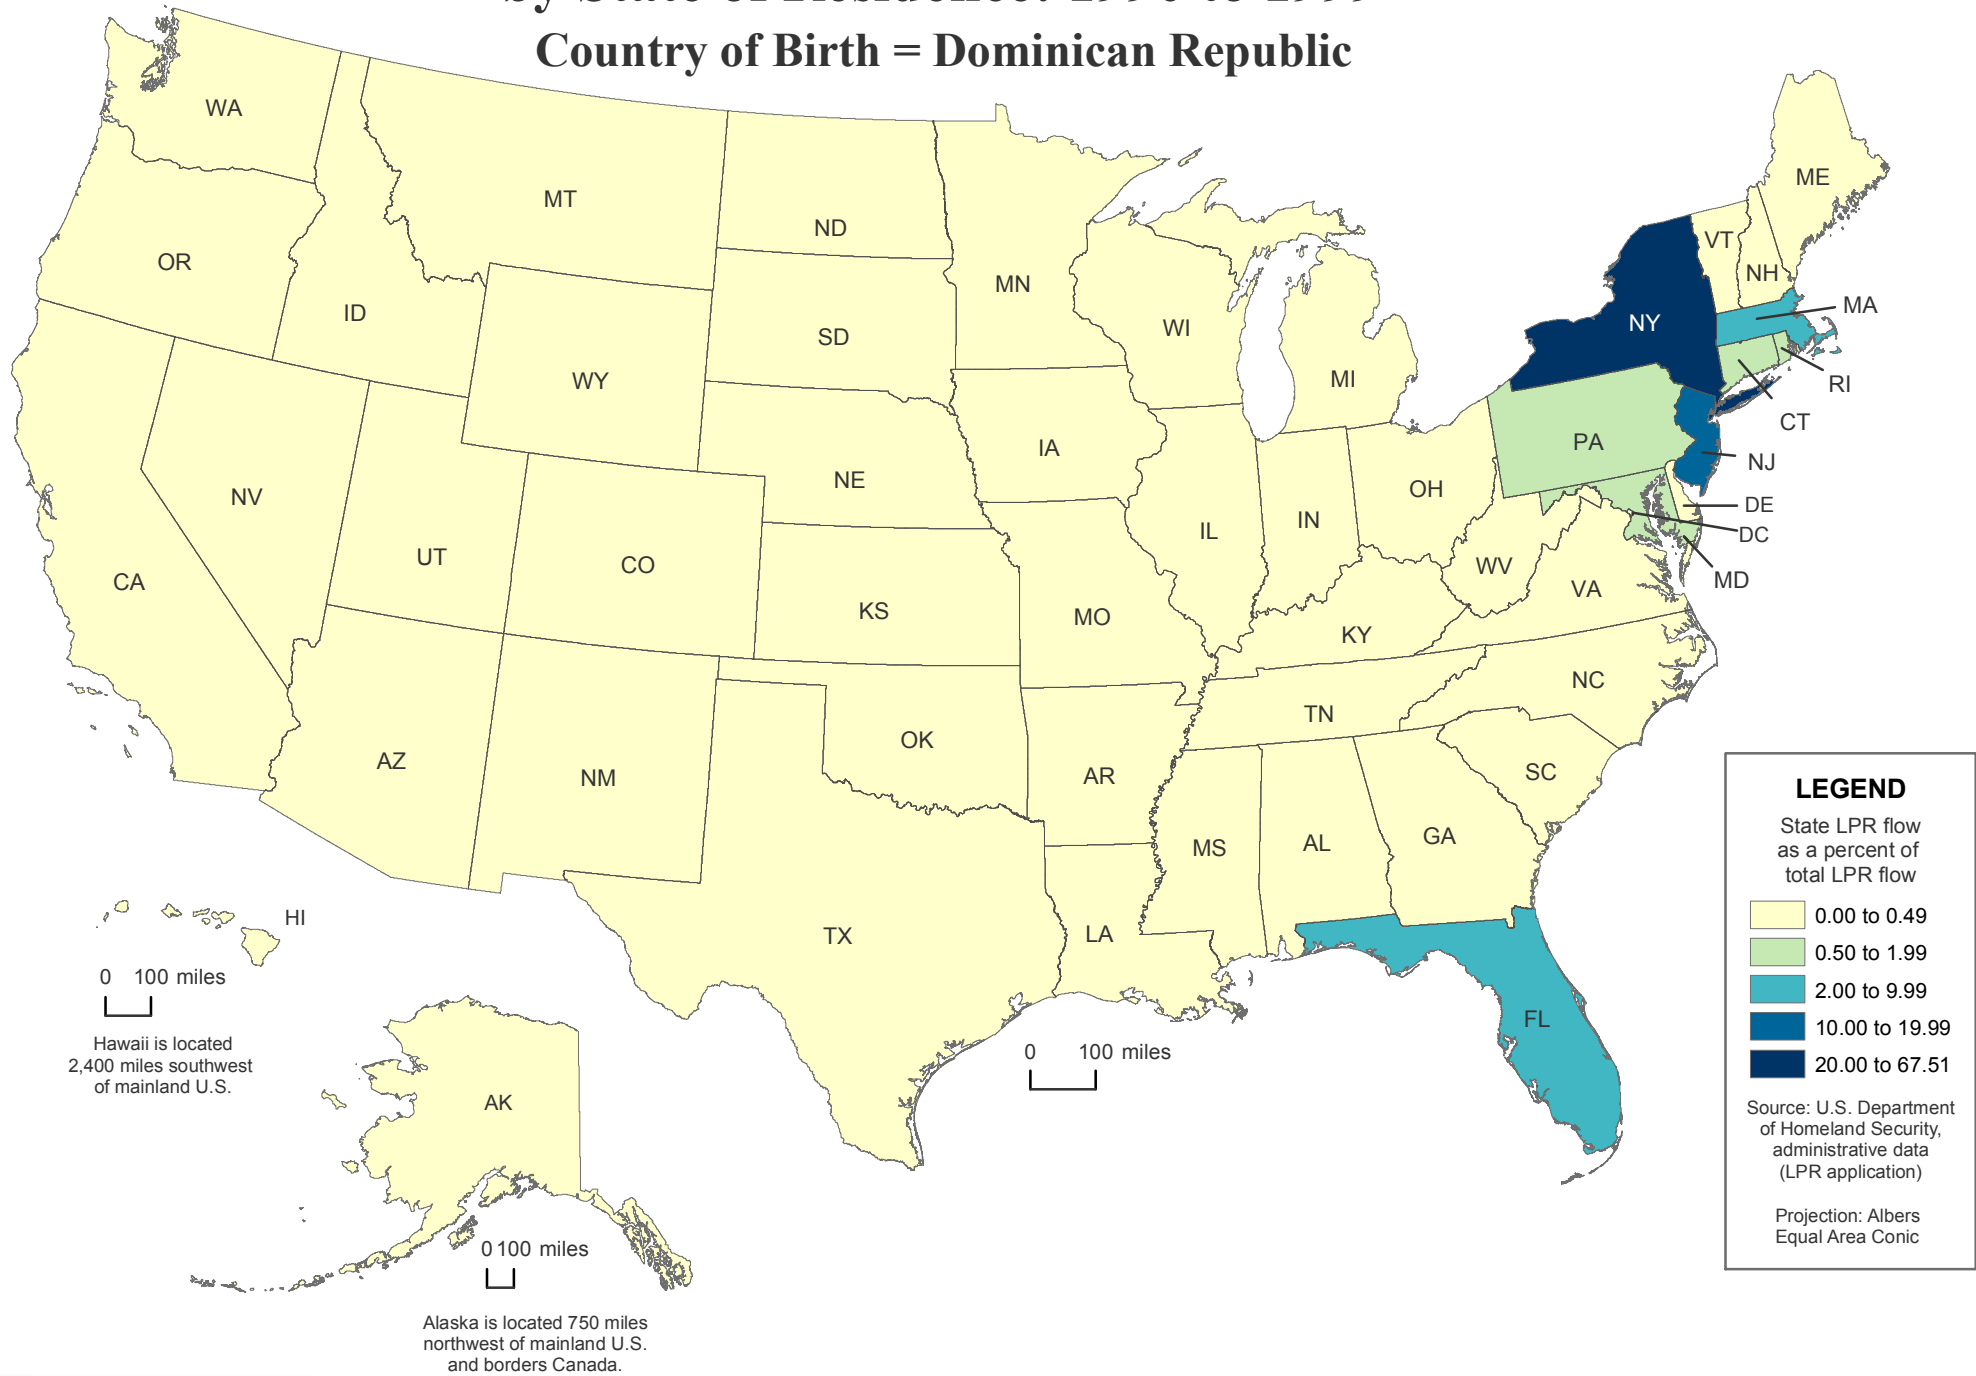

Persons Becoming Legal Permanent Residents (LPRs) by State of Residence: 1990 to 1999

Country of Birth = Dominican Republic

LEGEND

State LPR flow as a percent of total LPR flow

- 0.00 to 0.49
- 0.50 to 1.99
- 2.00 to 9.99
- 10.00 to 19.99
- 20.00 to 67.51

Source: U.S. Department of Homeland Security, administrative data (LPR application)

Projection: Albers Equal Area Conic